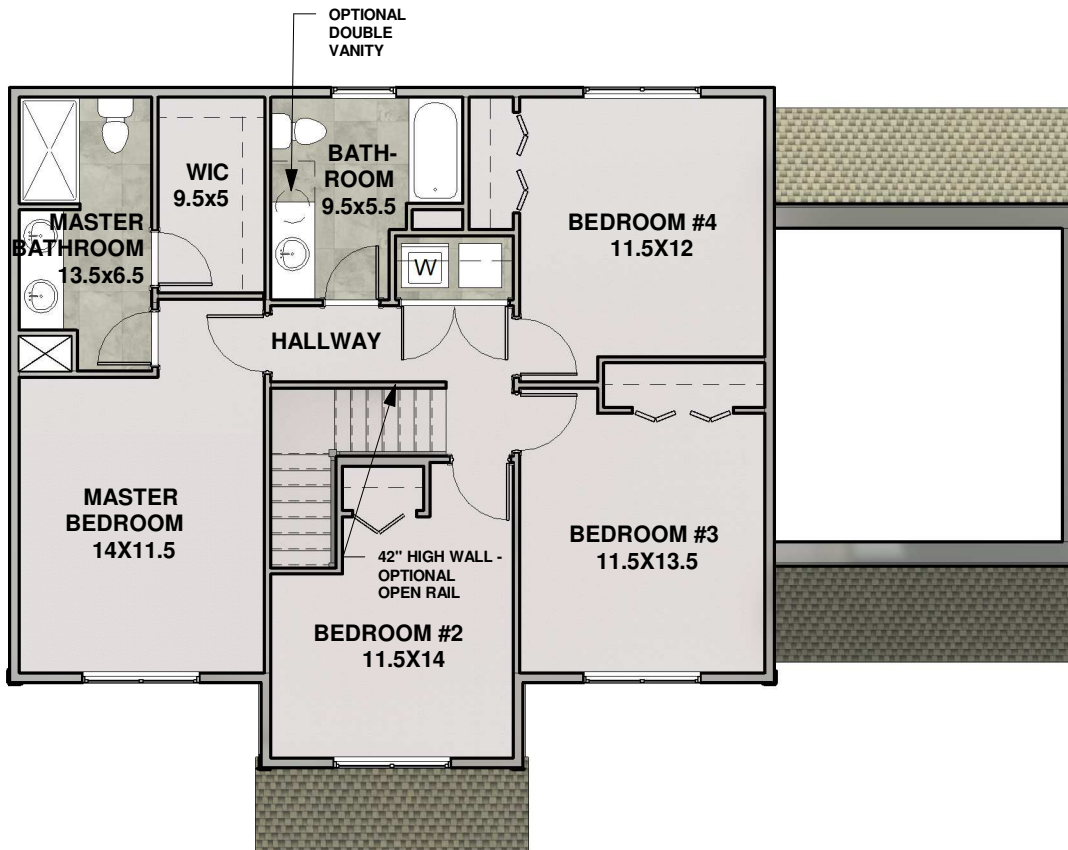

PINE RIDGE

The Lily

AREA
2,434 SF

AN EASTLAND COMMUNITY

Drawing not to scale. All room dimensions are approximate, shown to maximum dimensions of each room and are subject to field variation. Dimensions should not be used to calculate room square footage. Some windows, exterior features and floor plan may vary with elevations. Please contact sales manager at (781) 417-9592 for details.

The Lily

AREA
1,376 SF

AN EASTLAND COMMUNITY

Drawing not to scale. All room dimensions are approximate, shown to maximum dimensions of each room and are subject to field variation. Dimensions should not be used to calculate room square footage. Some windows, exterior features and floor plan may vary with elevations. Please contact sales manager at (508) 514-8132 for details.

The Lily

AREA
1,058 SF

AN EASTLAND COMMUNITY

Drawing not to scale. All room dimensions are approximate, shown to maximum dimensions of each room and are subject to field variation. Dimensions should not be used to calculate room square footage. Some windows, exterior features and floor plan may vary with elevations. Please contact sales manager at (508) 514-8132 for details.

The Lily

AREA
500 SF FINISHED BASEMENT
544 SF W/BATHROOM

AN EASTLAND COMMUNITY

Drawing not to scale. All room dimensions are approximate, shown to maximum dimensions of each room and are subject to field variation. Dimensions should not be used to calculate room square footage. Some windows, exterior features and floor plan may vary with elevations. Please contact sales manager at (508) 514-8132 for details.