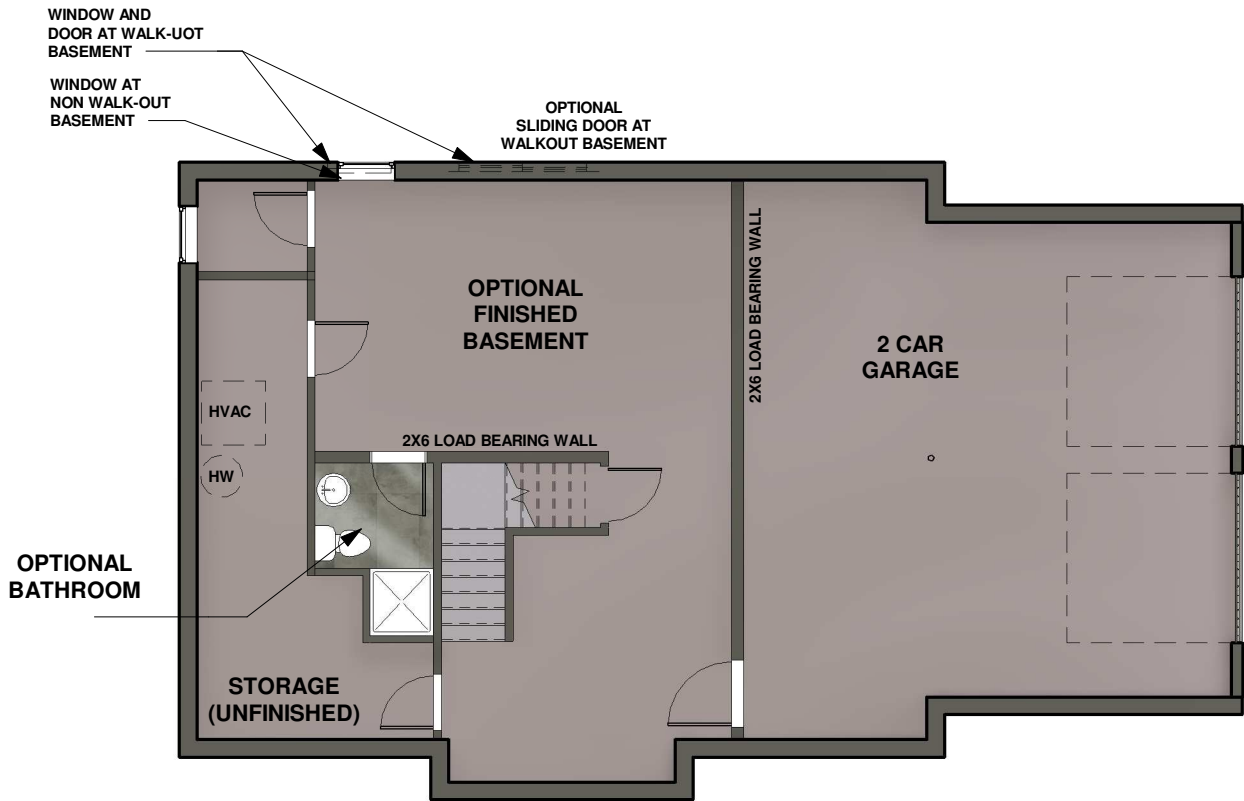

The Lily

AREA
1,376 SF

AN EASTLAND COMMUNITY

Drawing not to scale. All room dimensions are approximate, shown to maximum dimensions of each room and are subject to field variation. Dimensions should not be used to calculate room square footage. Some windows, exterior features and floor plan may vary with elevations. Please contact sales manager at (508) 514-8132 for details.

The Lily

AREA
1,058 SF

AN EASTLAND COMMUNITY

Drawing not to scale. All room dimensions are approximate, shown to maximum dimensions of each room and are subject to field variation. Dimensions should not be used to calculate room square footage. Some windows, exterior features and floor plan may vary with elevations. Please contact sales manager at (508) 514-8132 for details.

The Lily

AREA
500 SF FINISHED BASEMENT
544 SF W/BATHROOM

AN EASTLAND COMMUNITY

Drawing not to scale. All room dimensions are approximate, shown to maximum dimensions of each room and are subject to field variation. Dimensions should not be used to calculate room square footage. Some windows, exterior features and floor plan may vary with elevations. Please contact sales manager at (508) 514-8132 for details.